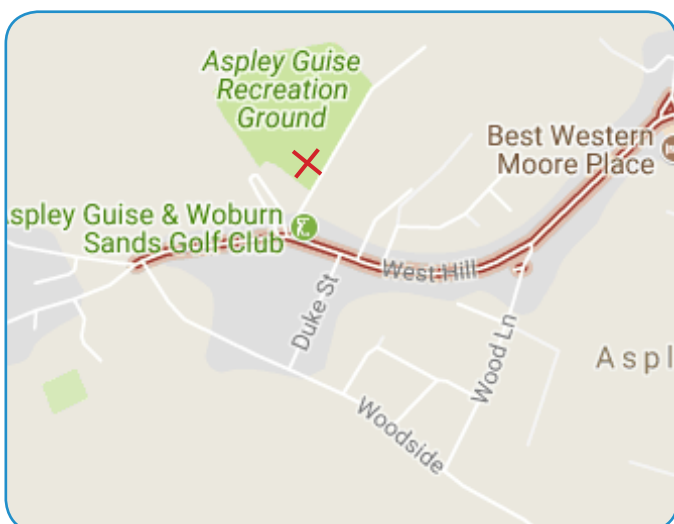

Woburn & Wavendon FC fully supports and enforces FA and League Respect Codes of Conduct. Please ensure that players, coaches and supporters understand their obligations