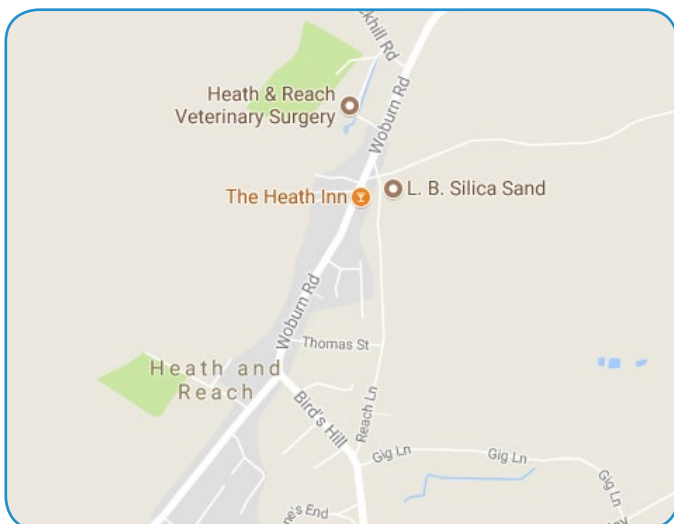

*Woburn & Wavendon FC fully supports and enforces FA and League Respect Codes of Conduct.
Please ensure that players, coaches and supporters understand their obligations*