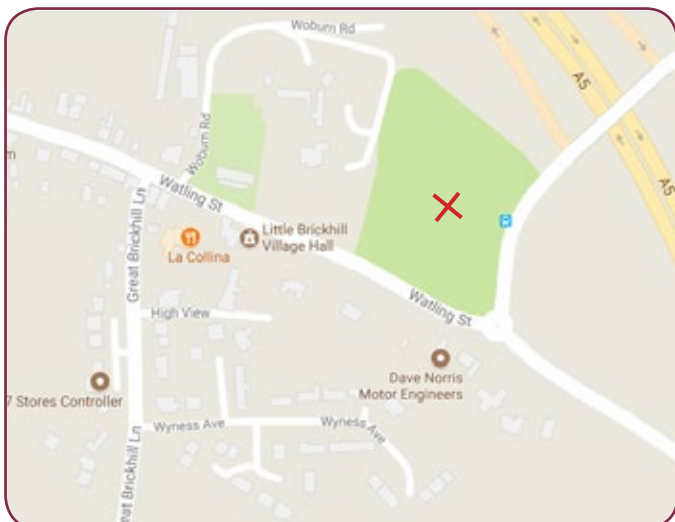

Woburn & Wavendon FC fully supports and enforces FA and League Respect Codes of Conduct. Please ensure that players, coaches and supporters understand their obligations