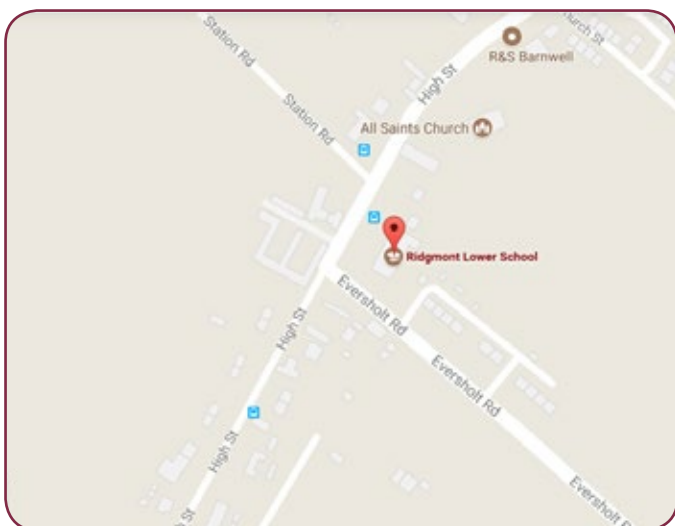

*Woburn & Wavendon FC fully supports and enforces FA and League Respect Codes of Conduct.
Please ensure that players, coaches and supporters understand their obligations*